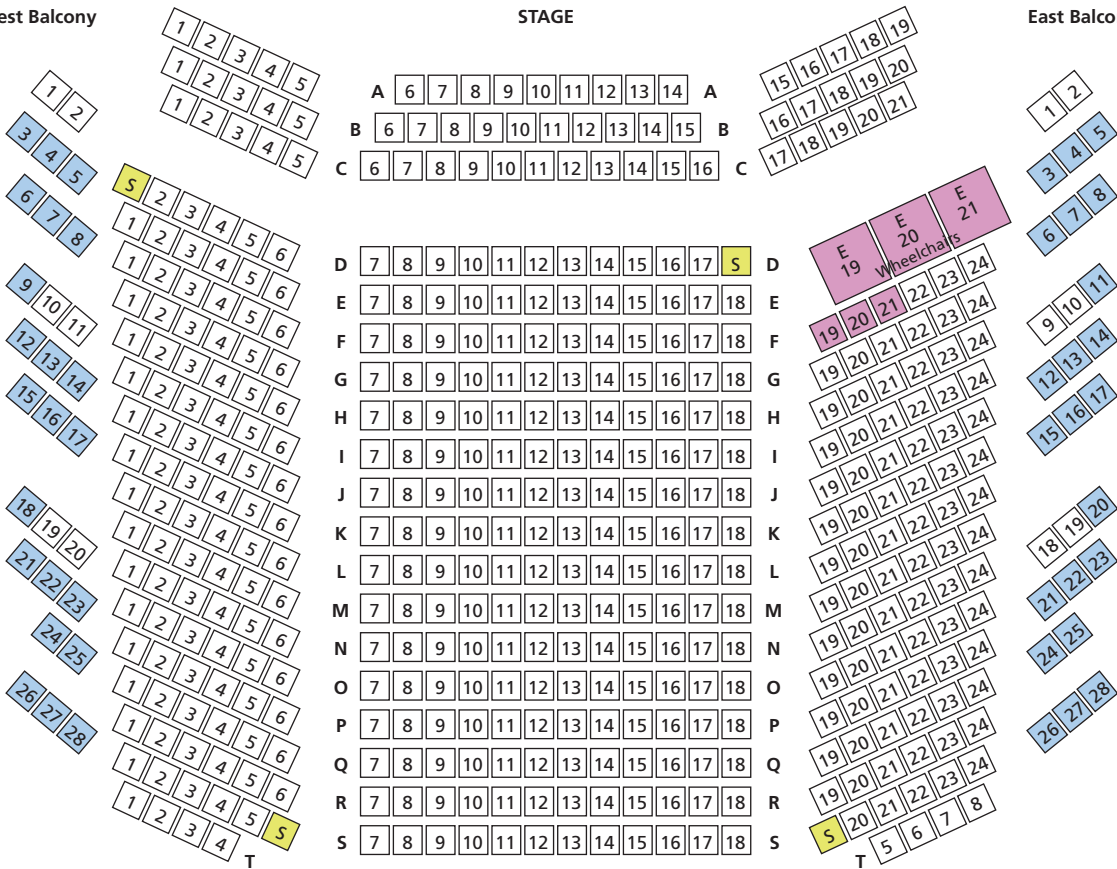

# WEST ROAD CONCERT HALL

West Balcony

STAGE

East Balcony

Maximum Capacity 499

- Wheelchair + companion
- Restricted view
- Steward